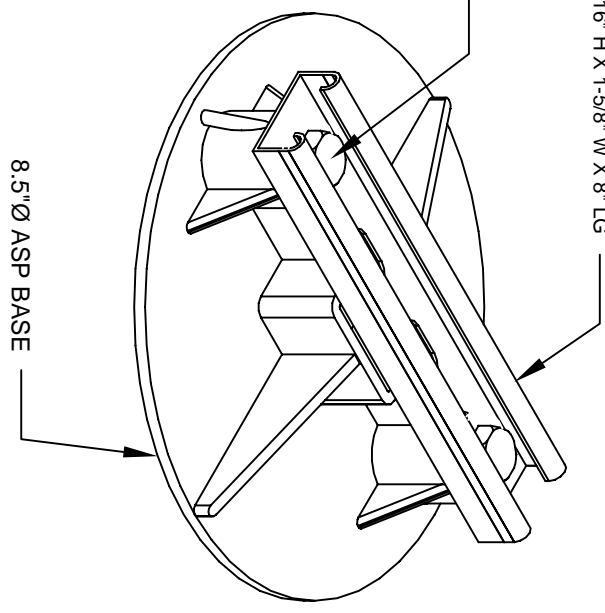

STRUT - 12 GA CHANNEL 13/16" H X 1-5/8" W X 8" LG

2X 1/2" BOLT X 1" LG

2X 1/2" ROD COUPLERS

THIS PRINT AND DESIGN AND DETAIL SHOWN THEREON IS THE PROPERTY OF ADVANCED SUPPORT PRODUCTS, INC. THIS PRINT IS FURNISHED WITH THE UNDERSTANDING THAT IT IS NOT TO BE REPRODUCED WITHOUT PERMISSION, AND MUST BE RETURNED UPON DEMAND. ALL RIGHTS OF DESIGN AND INVENTION ARE RESERVED BY ADVANCED SUPPORT PRODUCTS, INC. PATENT # 5816554 © COPYRIGHT 1999